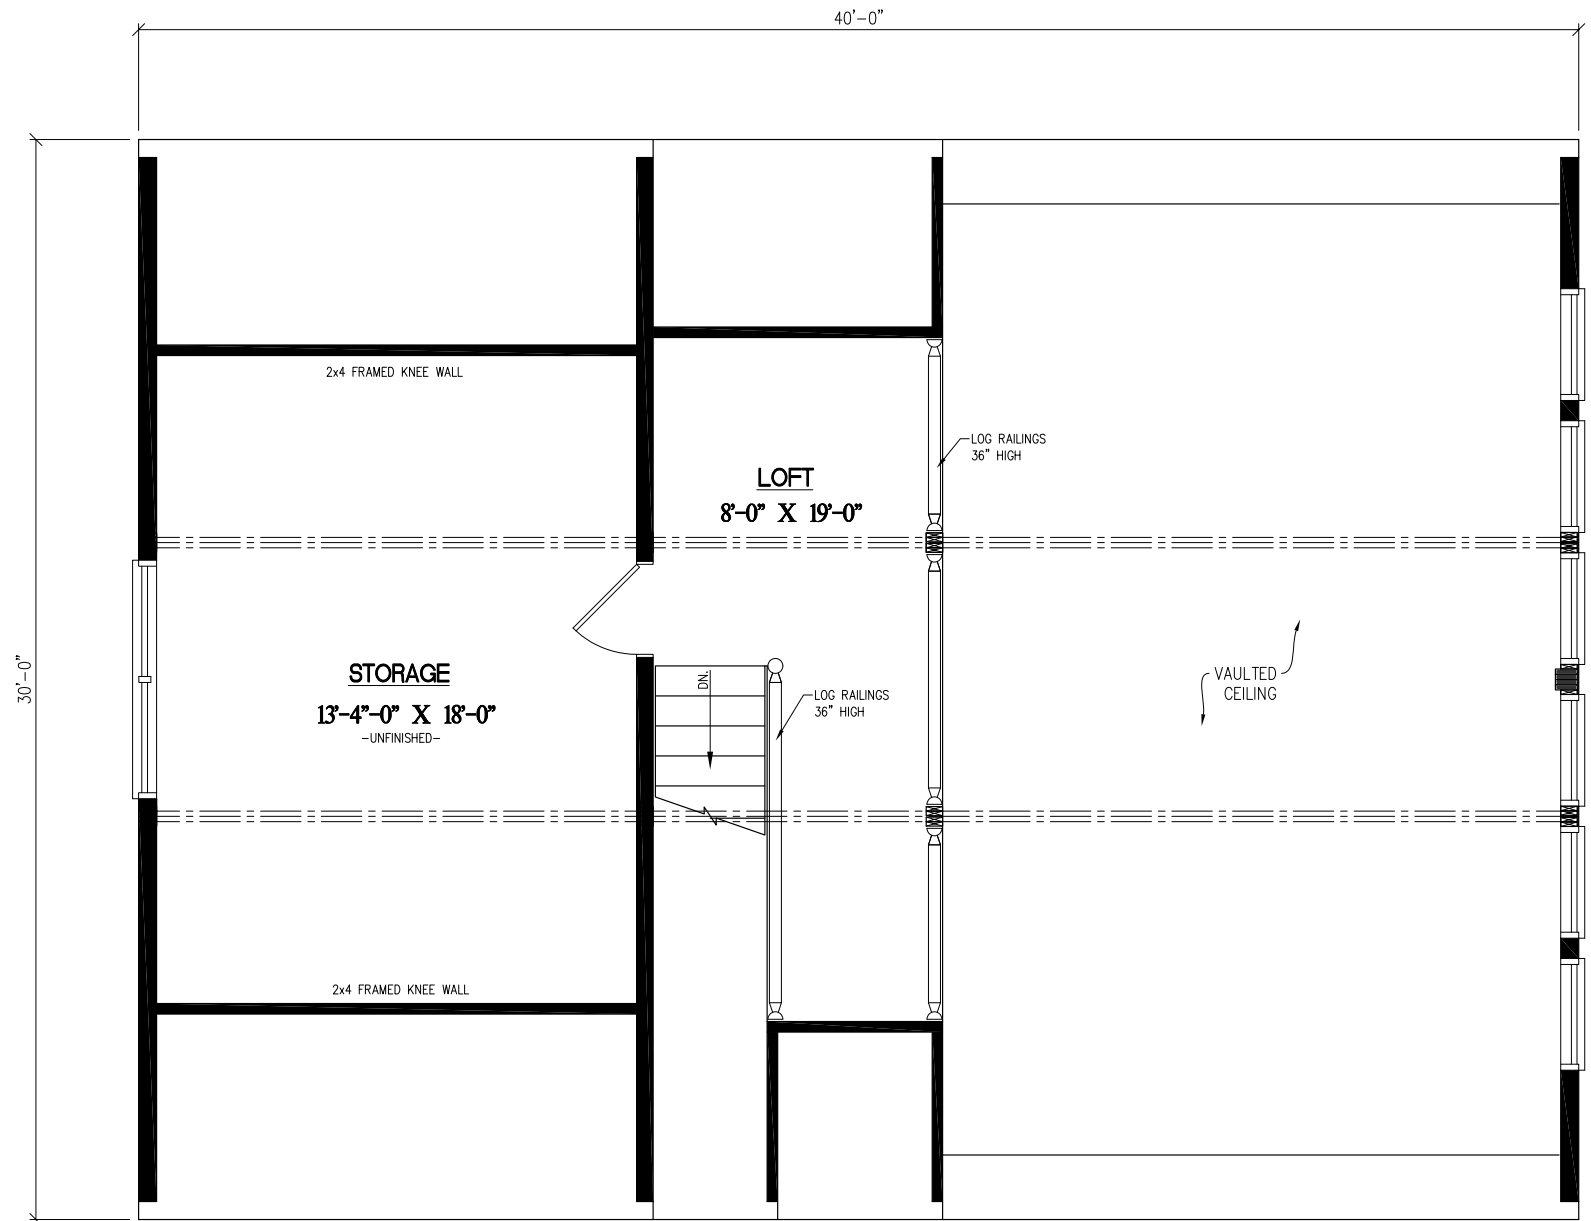

30' x 40' GLACIER

1,200 SQ.FT.

(1,326 TOTAL SQ.FT. FINISHED)

30' x 40' GLACIER

126 SQ.FT. LOFT

(263 SQ.FT. STORAGE)