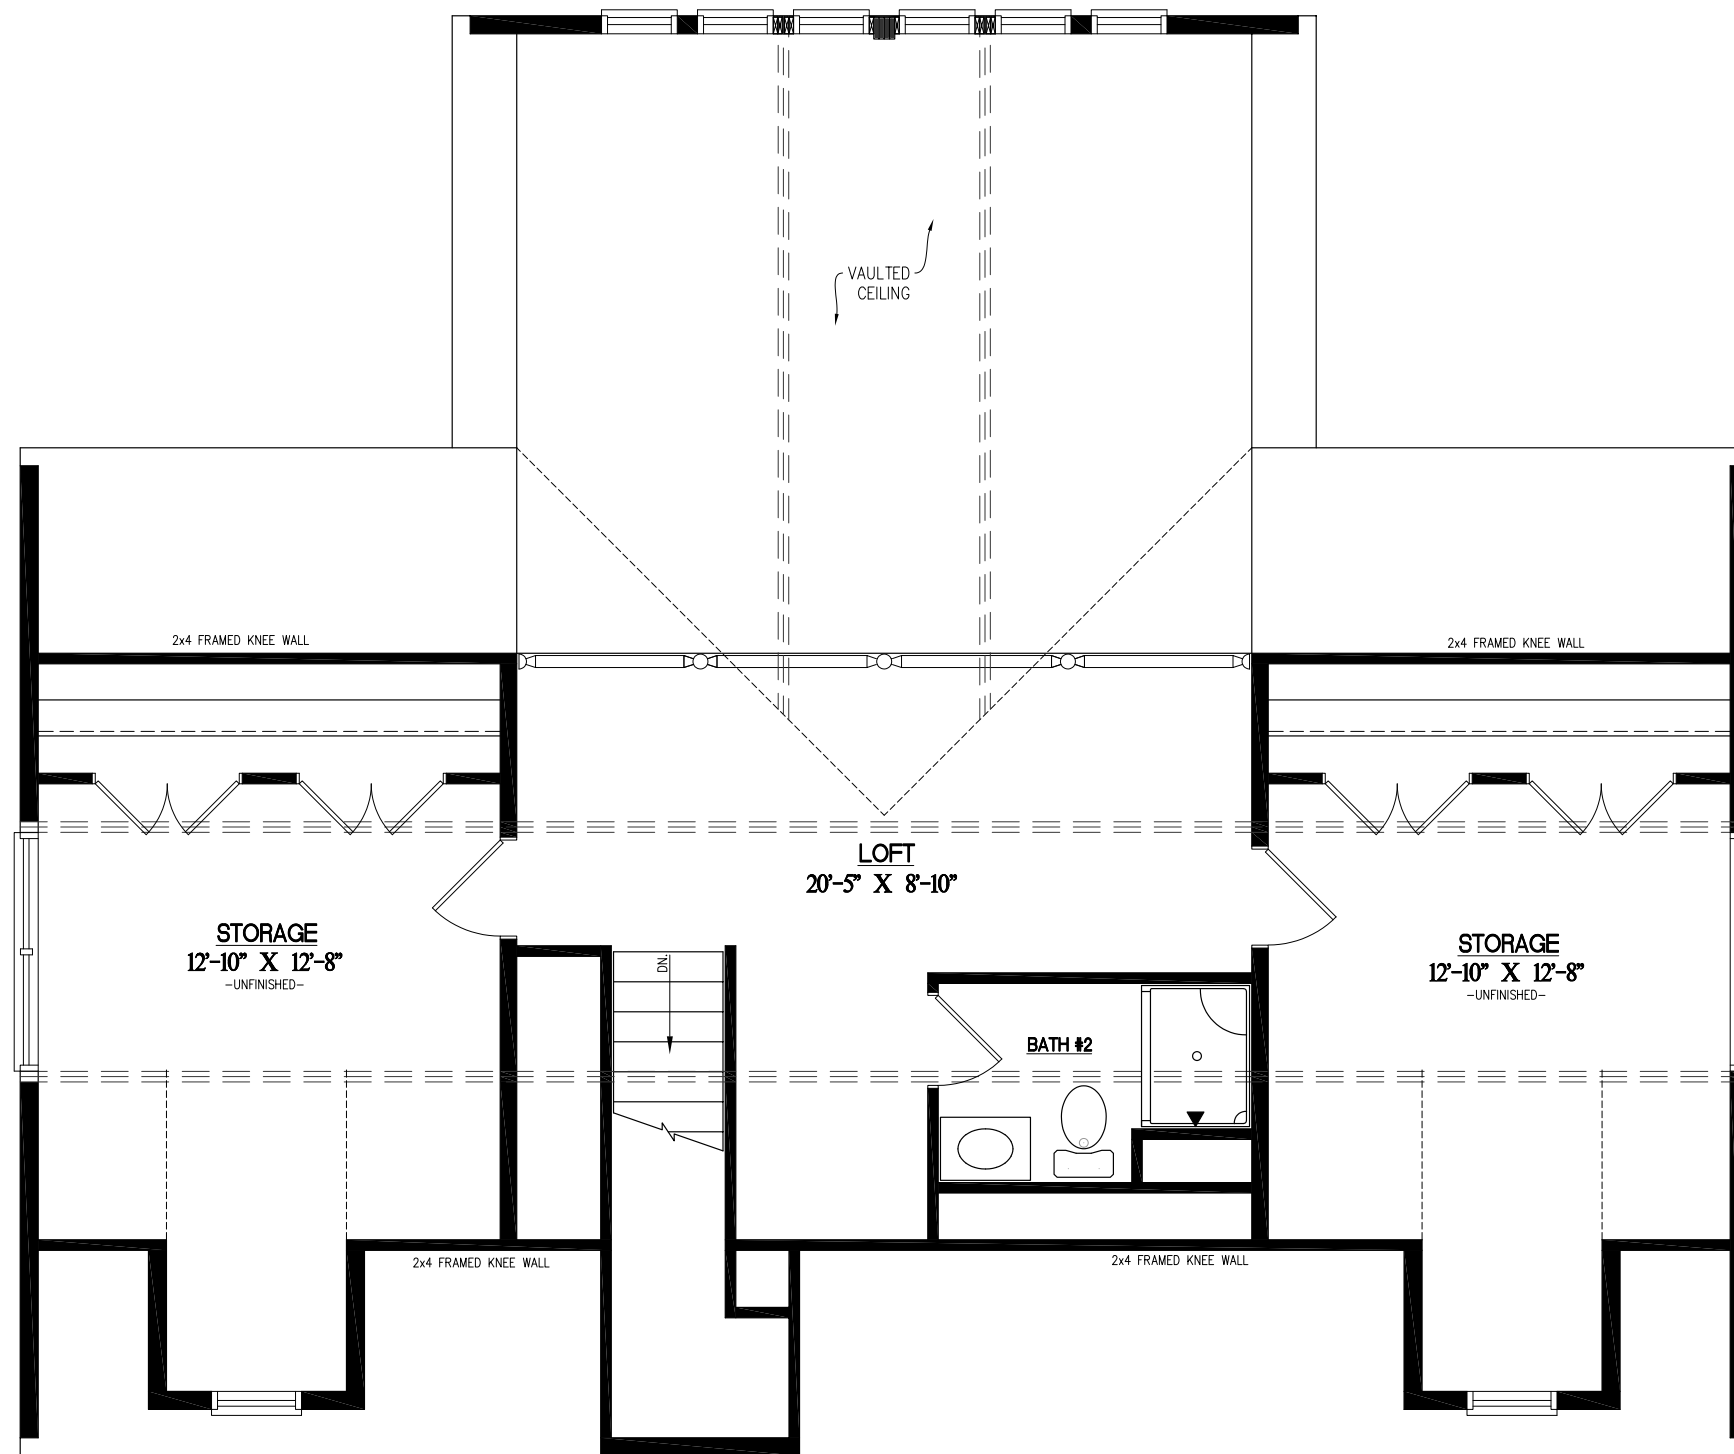

28x48 CANYON LODGE

1,632 SQ.FT.

(1,922 TOTAL SQ.FT. FINISHED)

28'x48' CANYON LODGE

290 SQ.FT. LOFT

(534 SQ.FT. STORAGE)