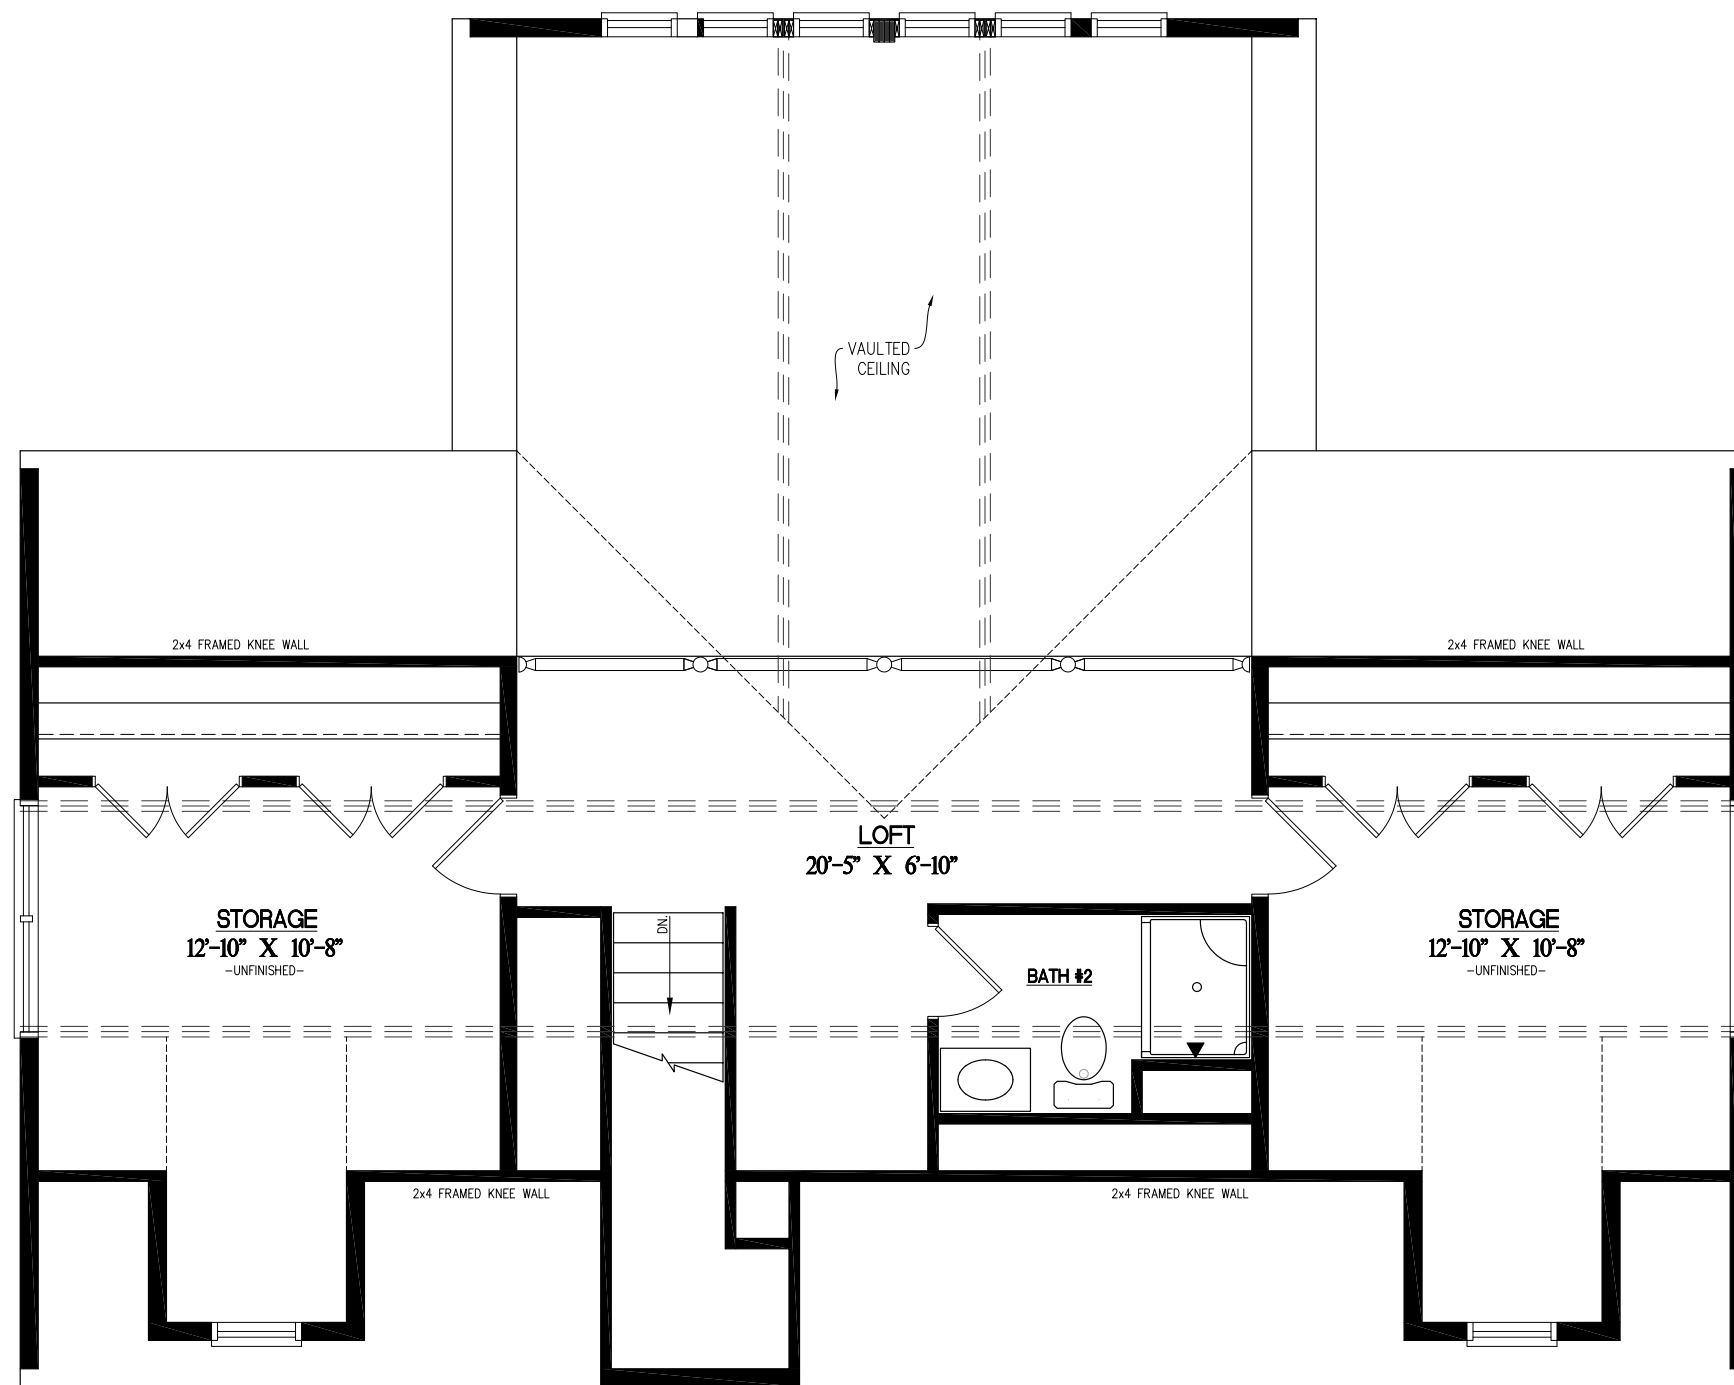

26x48 CANYON LODGE

1,536 SQ.FT.

(1,790 TOTAL SQ.FT. FINISHED)

26'x48' CANYON LODGE

254 SQ.FT. LOFT

(476 SQ.FT. STORAGE)