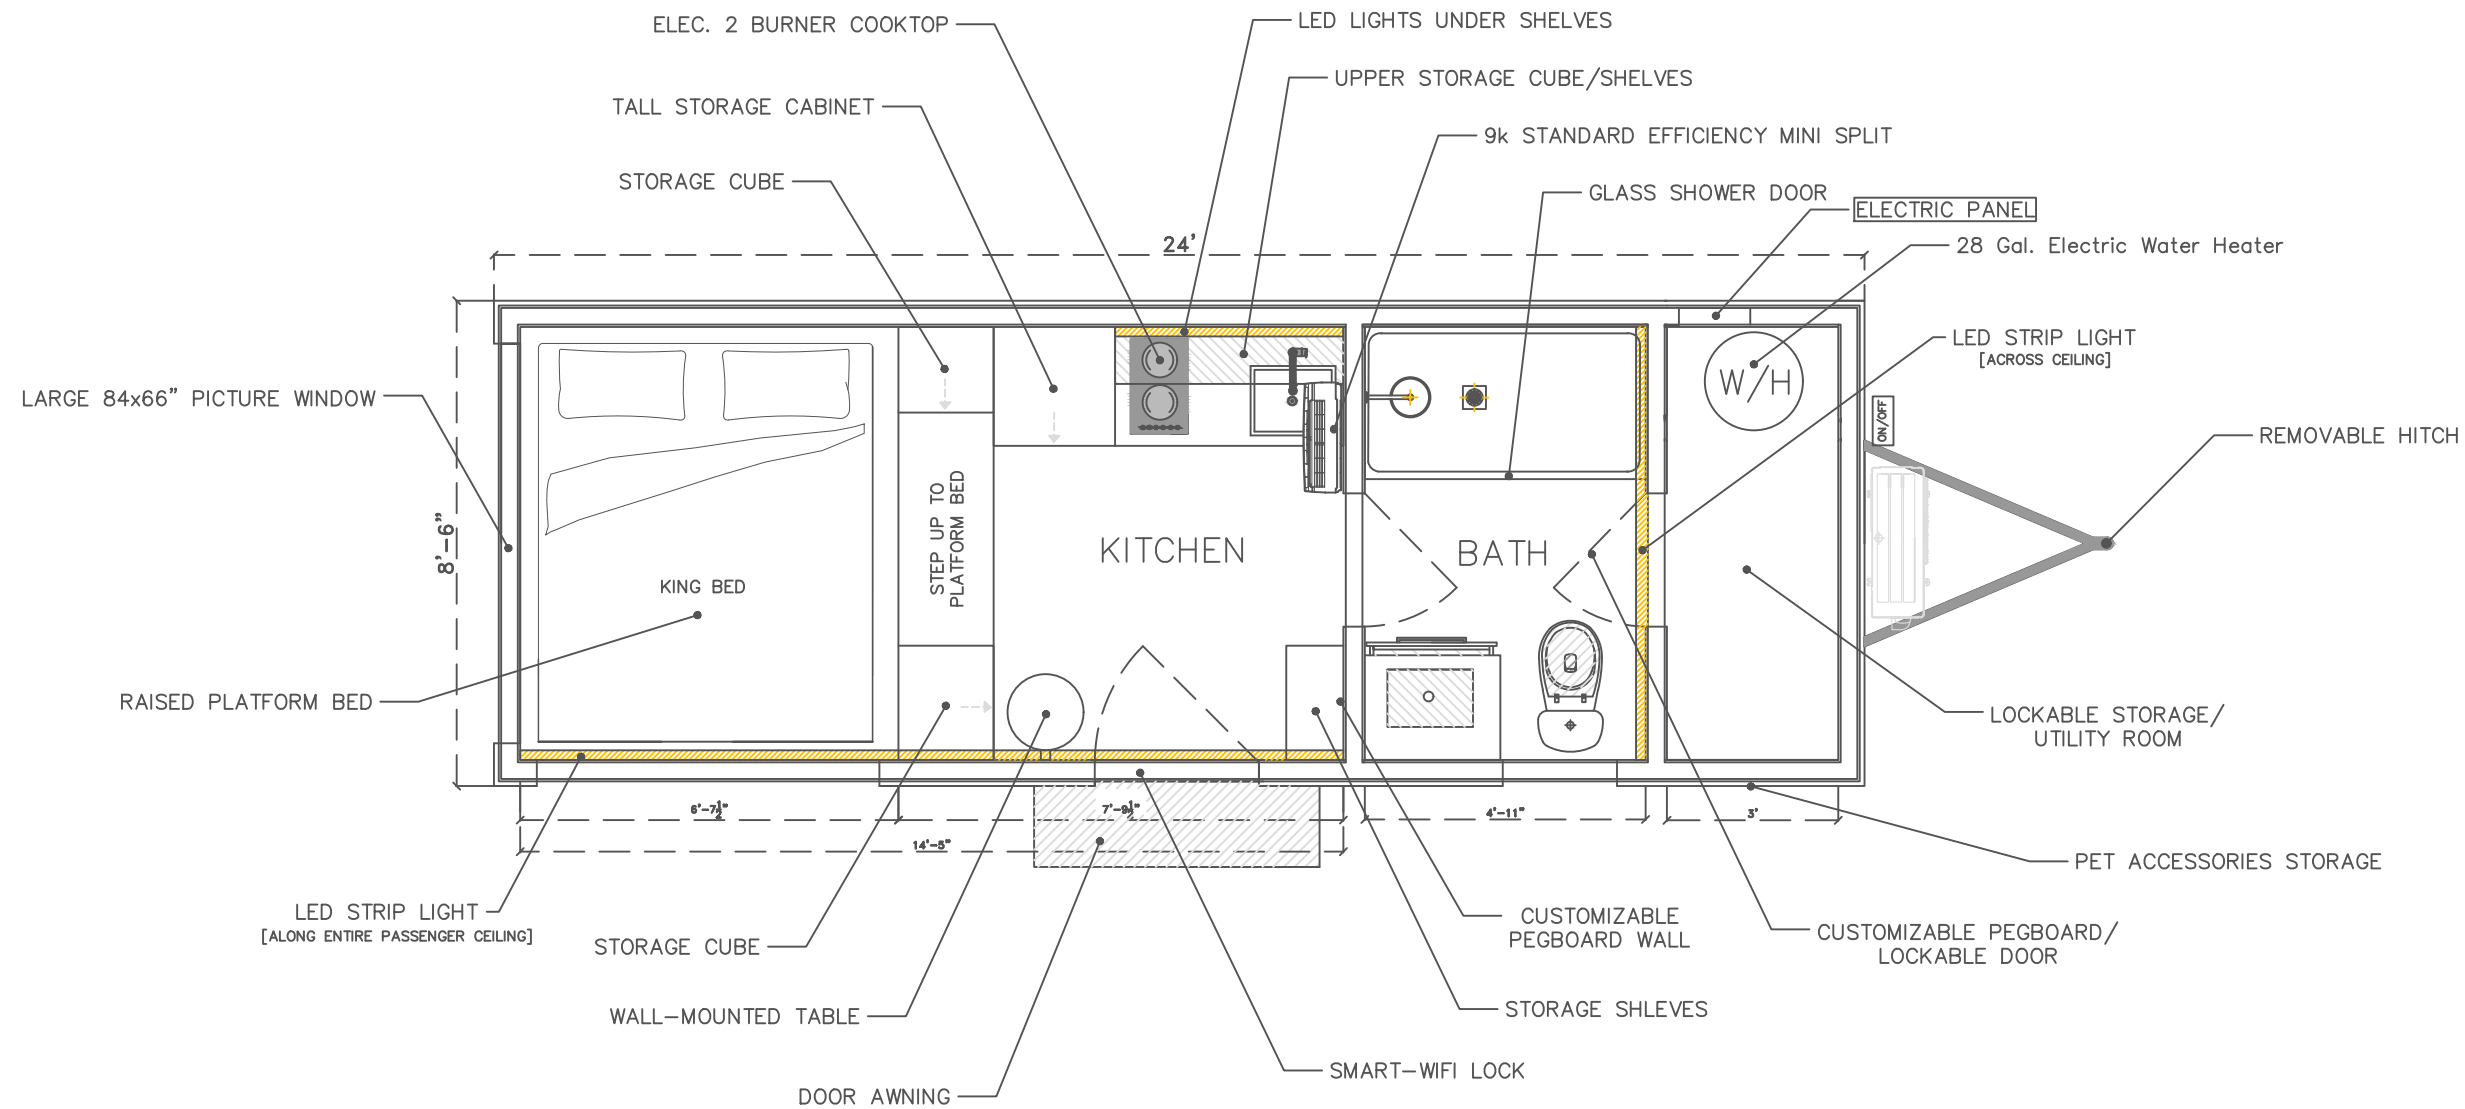

# THE NOOK

24' PARK MODEL

ZOOK CABINS  
5075 Lower Valley Rd. Suite B  
Atglen, PA 19310 USA

SCALE: 1/4" = 1'0"  
DRAWN BY: DW  
ISSUED: 5.3.24  
REVISED: 5.28.24

## PEAK

THE 24' NOOK  
FLOOR PLAN V2

Any unauthorised use, reproduction, or distribution of these plans, whether in whole or in part, is expressly prohibited without prior written consent.

COPYRIGHT 2024