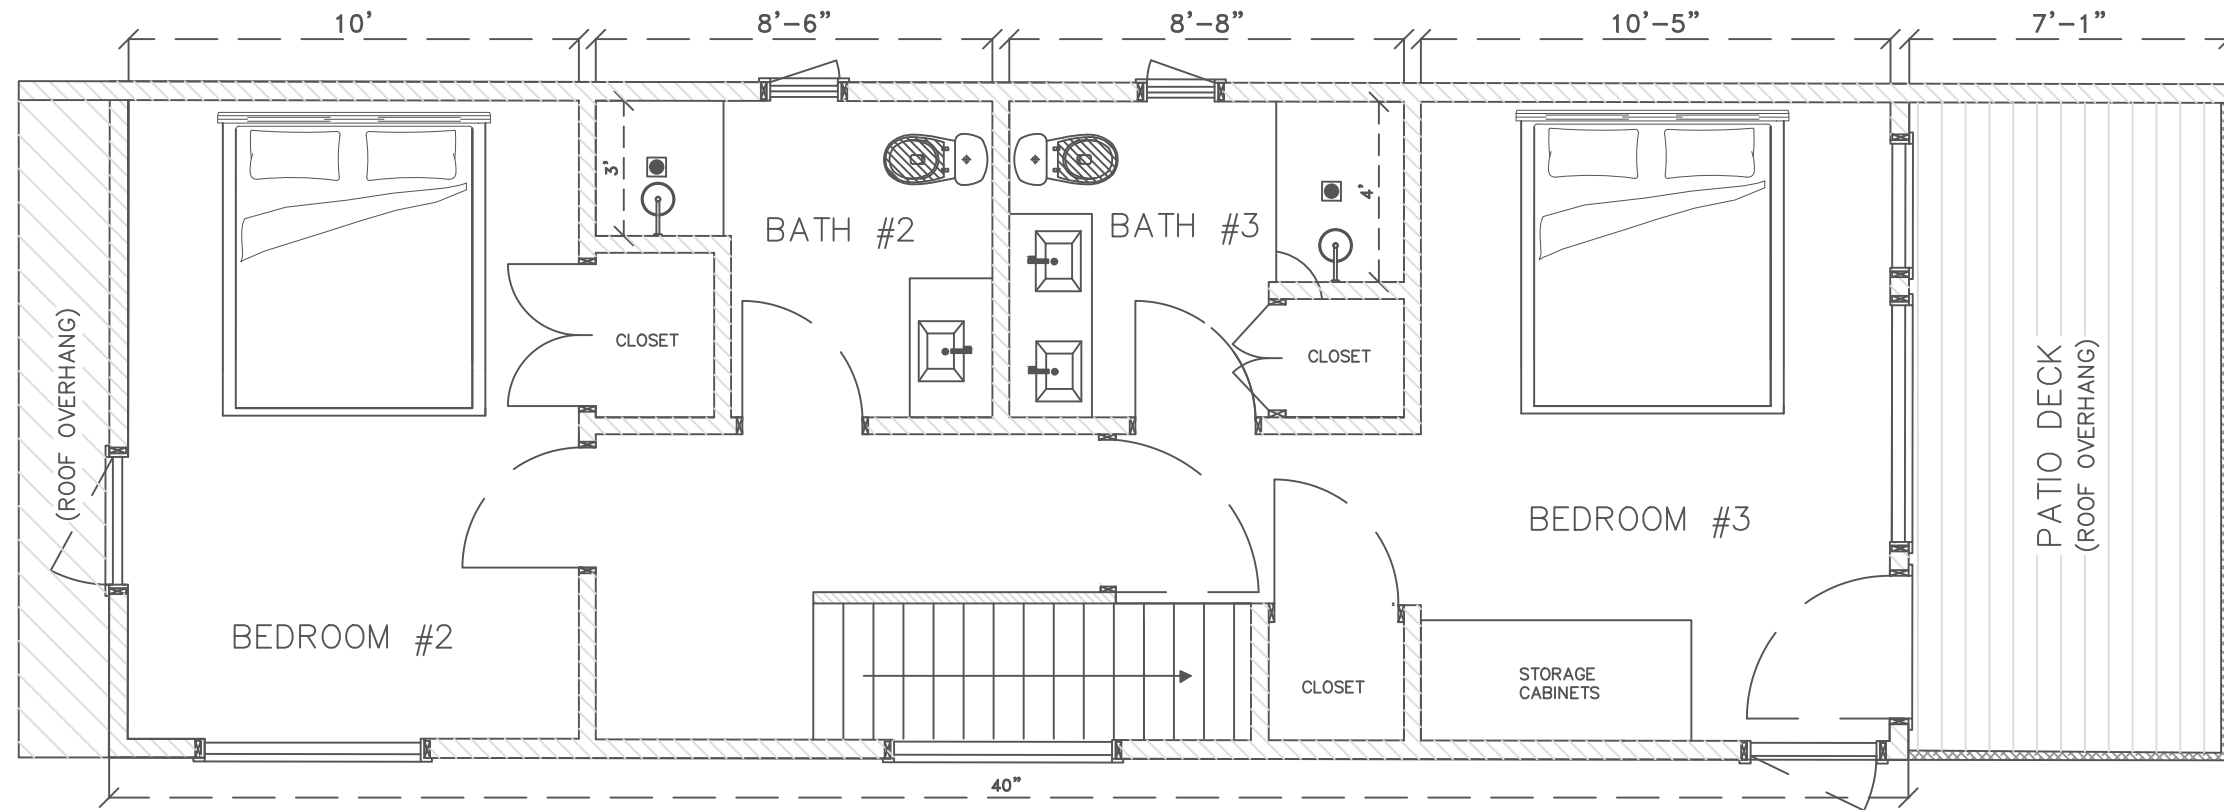

2nd Floor

1st Floor

ZOOK CABINS
 5075 Lower Valley Rd. Suite B
 Atglen, PA 19310 USA

SCALE: 1/4" = 1'0"
 DRAWN BY: DW
 ISSUED: 7.26.24
 REVISED:

15'x50'
 THE WALDEN
 MODULAR
 FLOOR PLAN

Any unauthorised use, reproduction, or distribution of these plans, whether in whole or in part, is expressly prohibited without prior written consent.