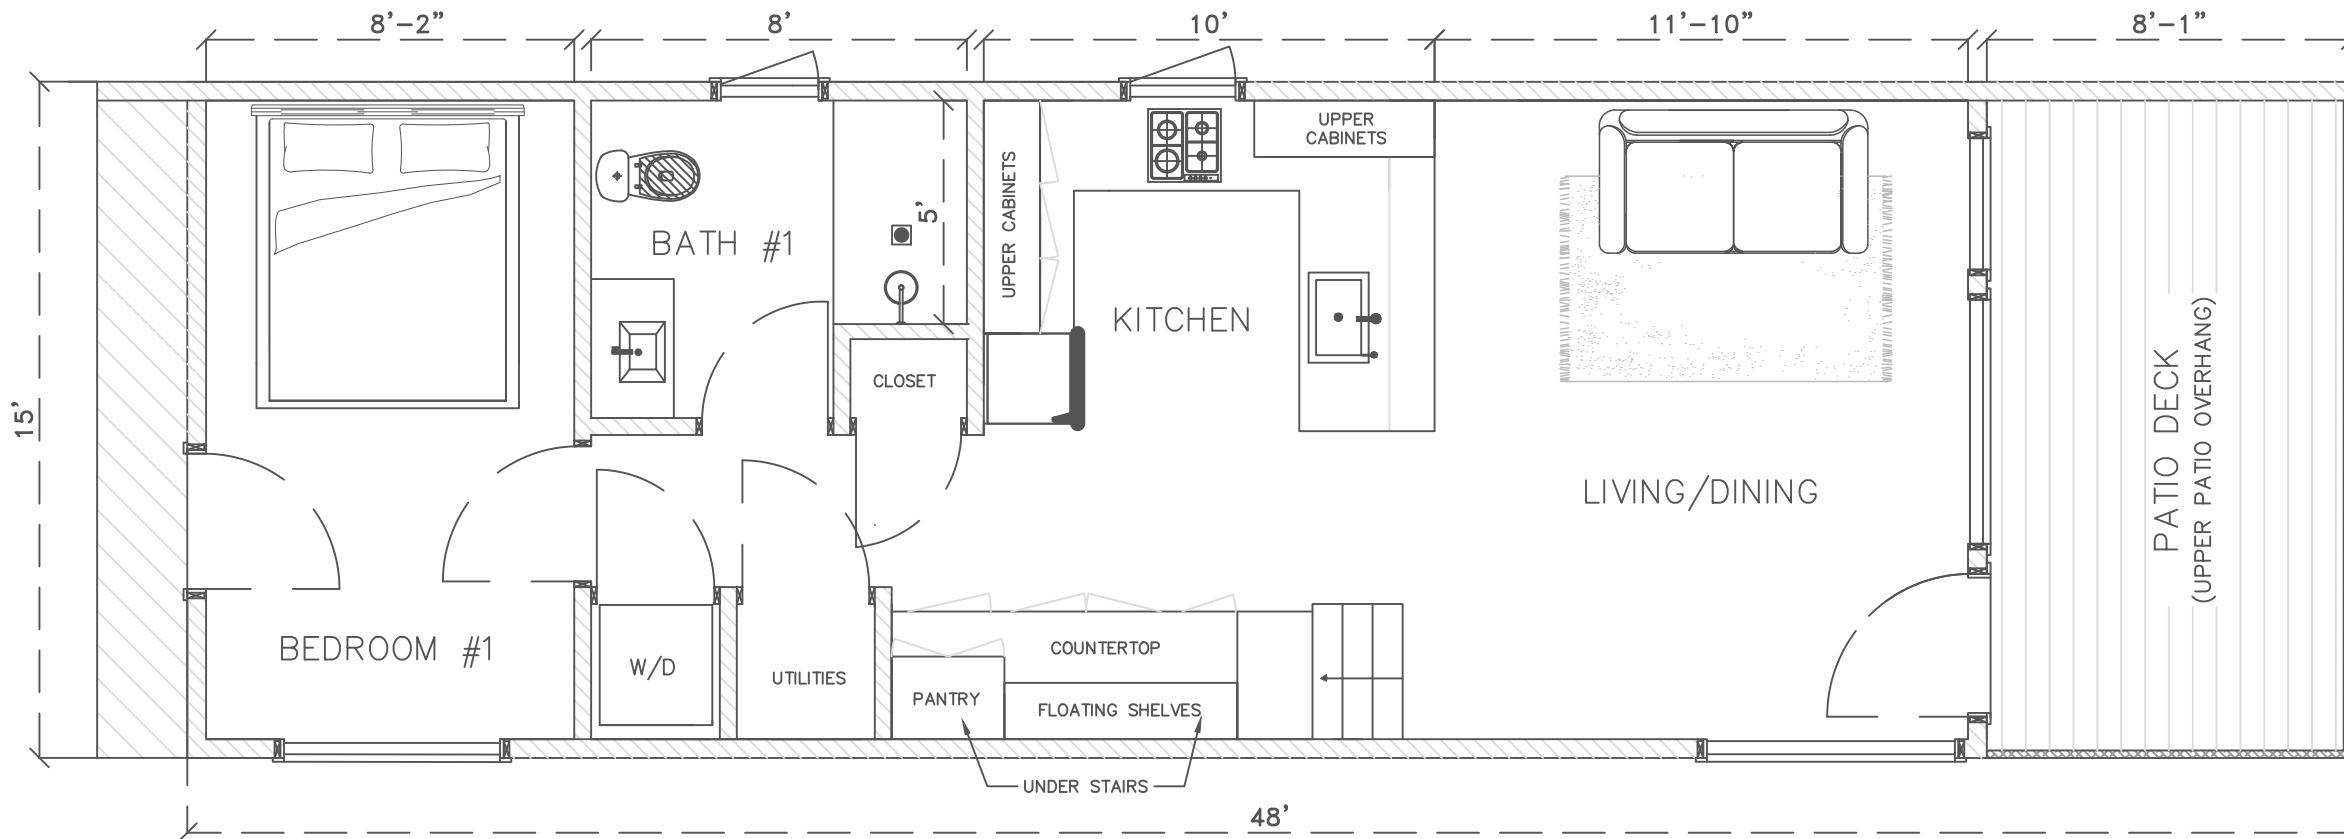

2nd Floor

1st Floor

ZOOK CABINS
 5075 Lower Valley Rd. Suite B
 Atglen, PA 19310 USA

SCALE: 1/4" = 1'0"
 DRAWN BY: DW
 ISSUED: 7.26.24
 REVISED:

15'x50'
 THE WALDEN
 MODULAR
 FLOOR PLAN

Any unauthorised use, reproduction, or distribution of these plans, whether in whole or in part, is expressly prohibited without prior written consent.