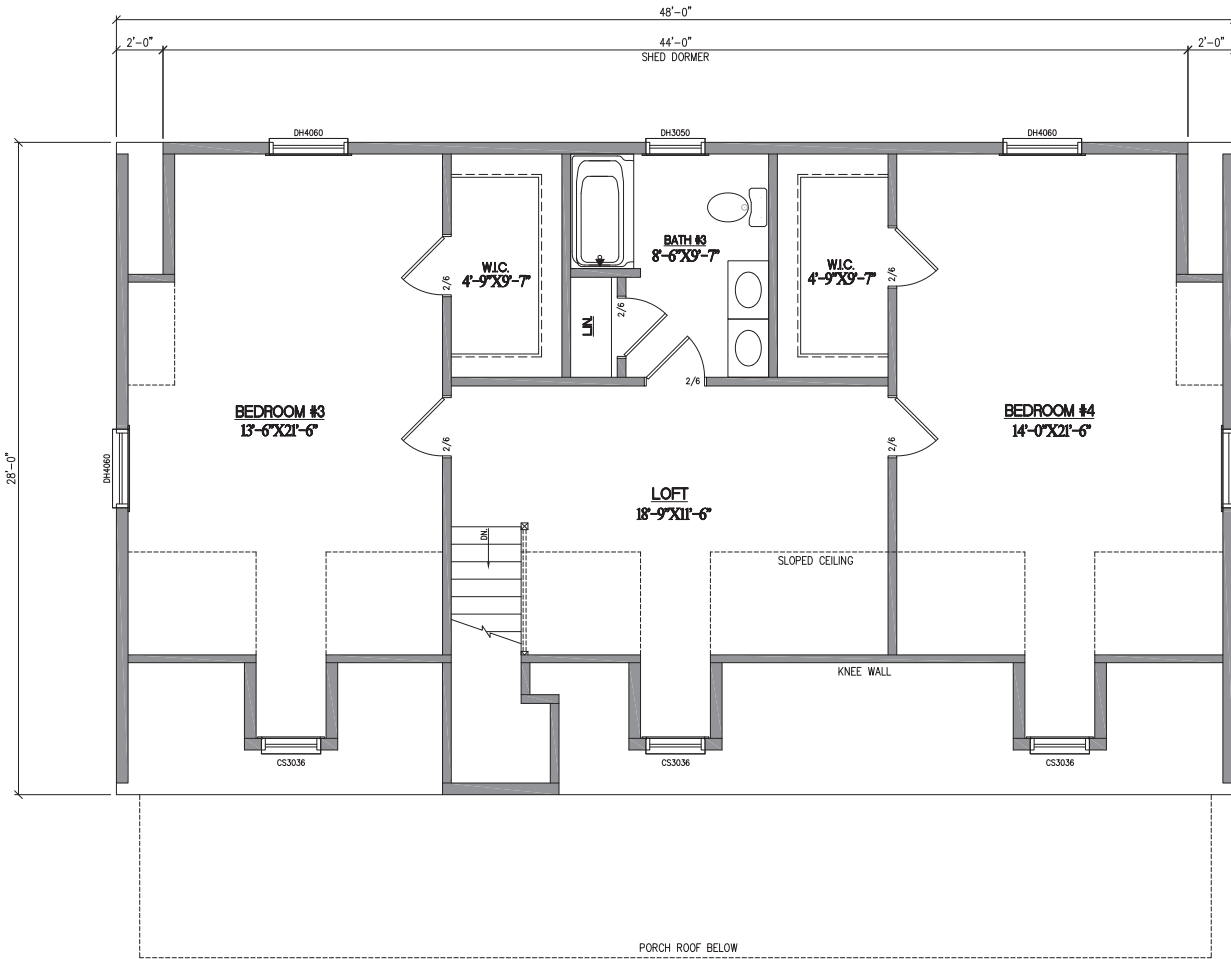

28' x 48' HOMESTEAD

1344 SF.FT. 1st FLOOR / 2421 SQ.FT. TOTAL

28' x 48' HOMESTEAD 1077 SQ.FT. 2nd FLOOR