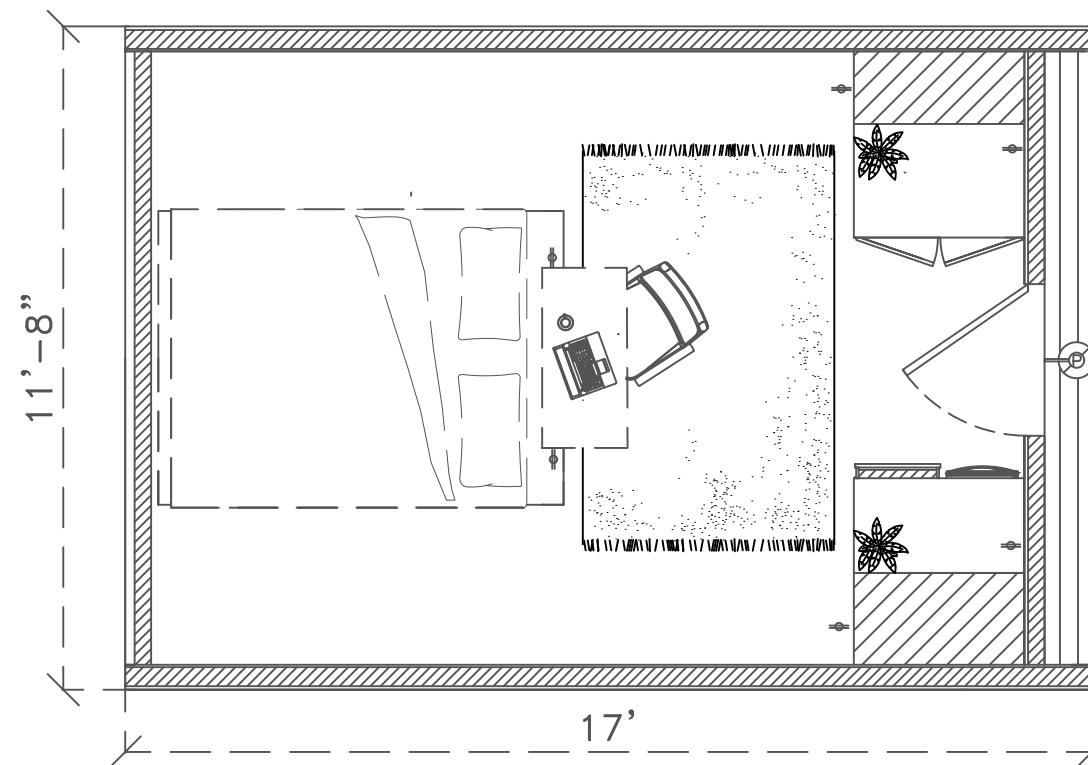

*LARGE WINDOW OPTION

ENTRY

*SMALL WINDOW OPTION

FLOOR PLAN

ZOOK CABINS
 5075 Lower Valley Rd. Suite B
 Atglen, PA 19310 USA

SCALE: 1/4" = 1'0"
 DRAWN BY: DW
 ISSUED: 6.20.24
 REVISED: