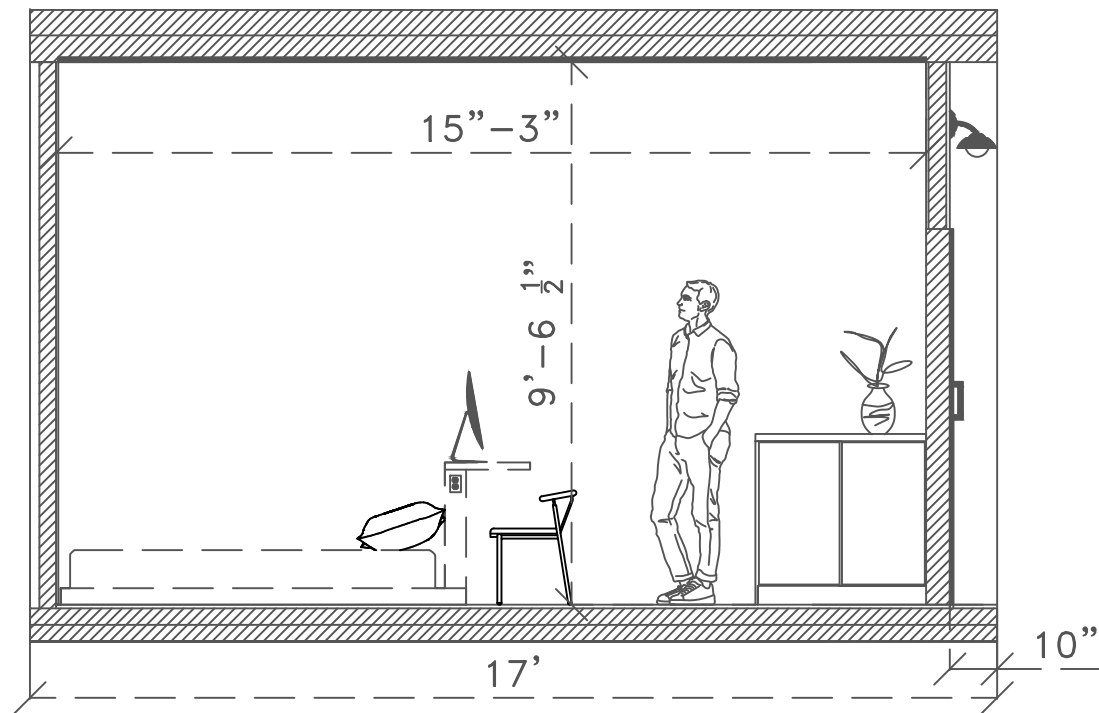

*LARGE WINDOW OPTION

ENTRY

*SMALL WINDOW OPTION

FLOOR PLAN

ZOOK CABINS
 5075 Lower Valley Rd. Suite B
 Atglen, PA 19310 USA

SCALE: 1/4" = 1'0"
 DRAWN BY: DW
 ISSUED: 6.20.24
 REVISED: