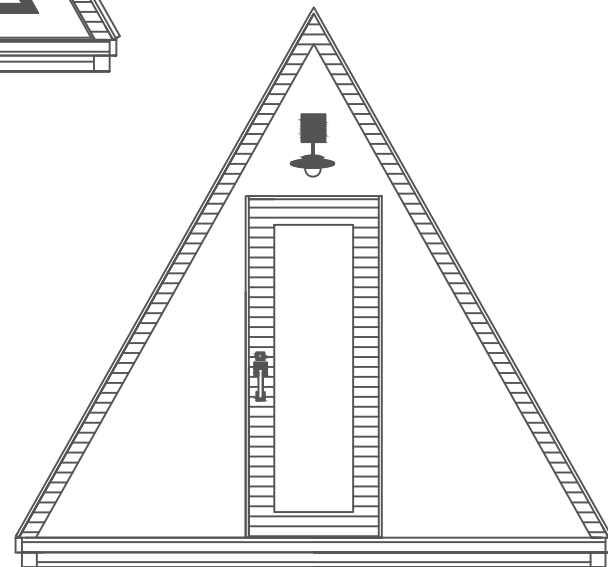

*LARGE WINDOW OPTION

ENTRY

*SMALL WINDOW OPTION

FLOOR PLAN

ZOOK CABINS
 5075 Lower Valley Rd. Suite B
 Atglen, PA 19310 USA

SCALE: 1/4" = 1'0"
 DRAWN BY: DW
 ISSUED: 6.20.24
 REVISED: